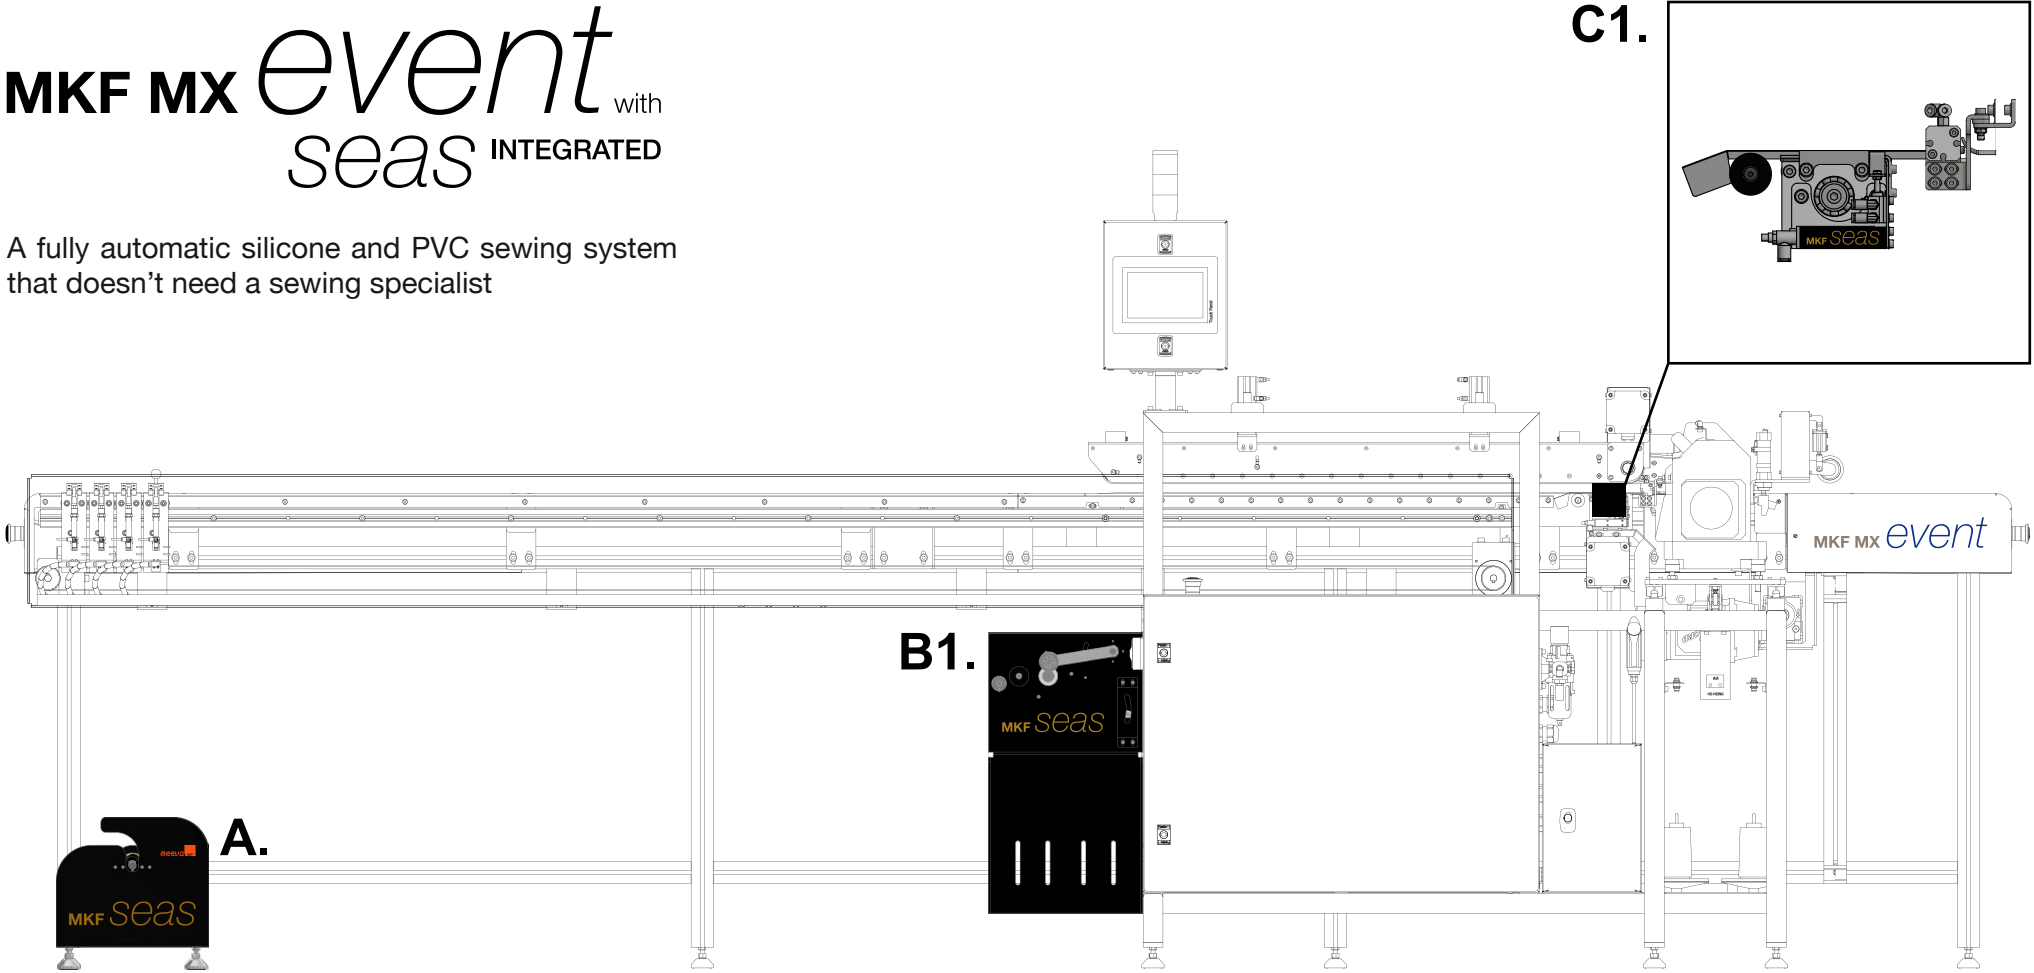

OPTION 01. THE GAME CHANGER

MKF MX *event* with *seas* INTEGRATED

A fully automatic silicone and PVC sewing system that doesn't need a sewing specialist

PATENT
PENDING